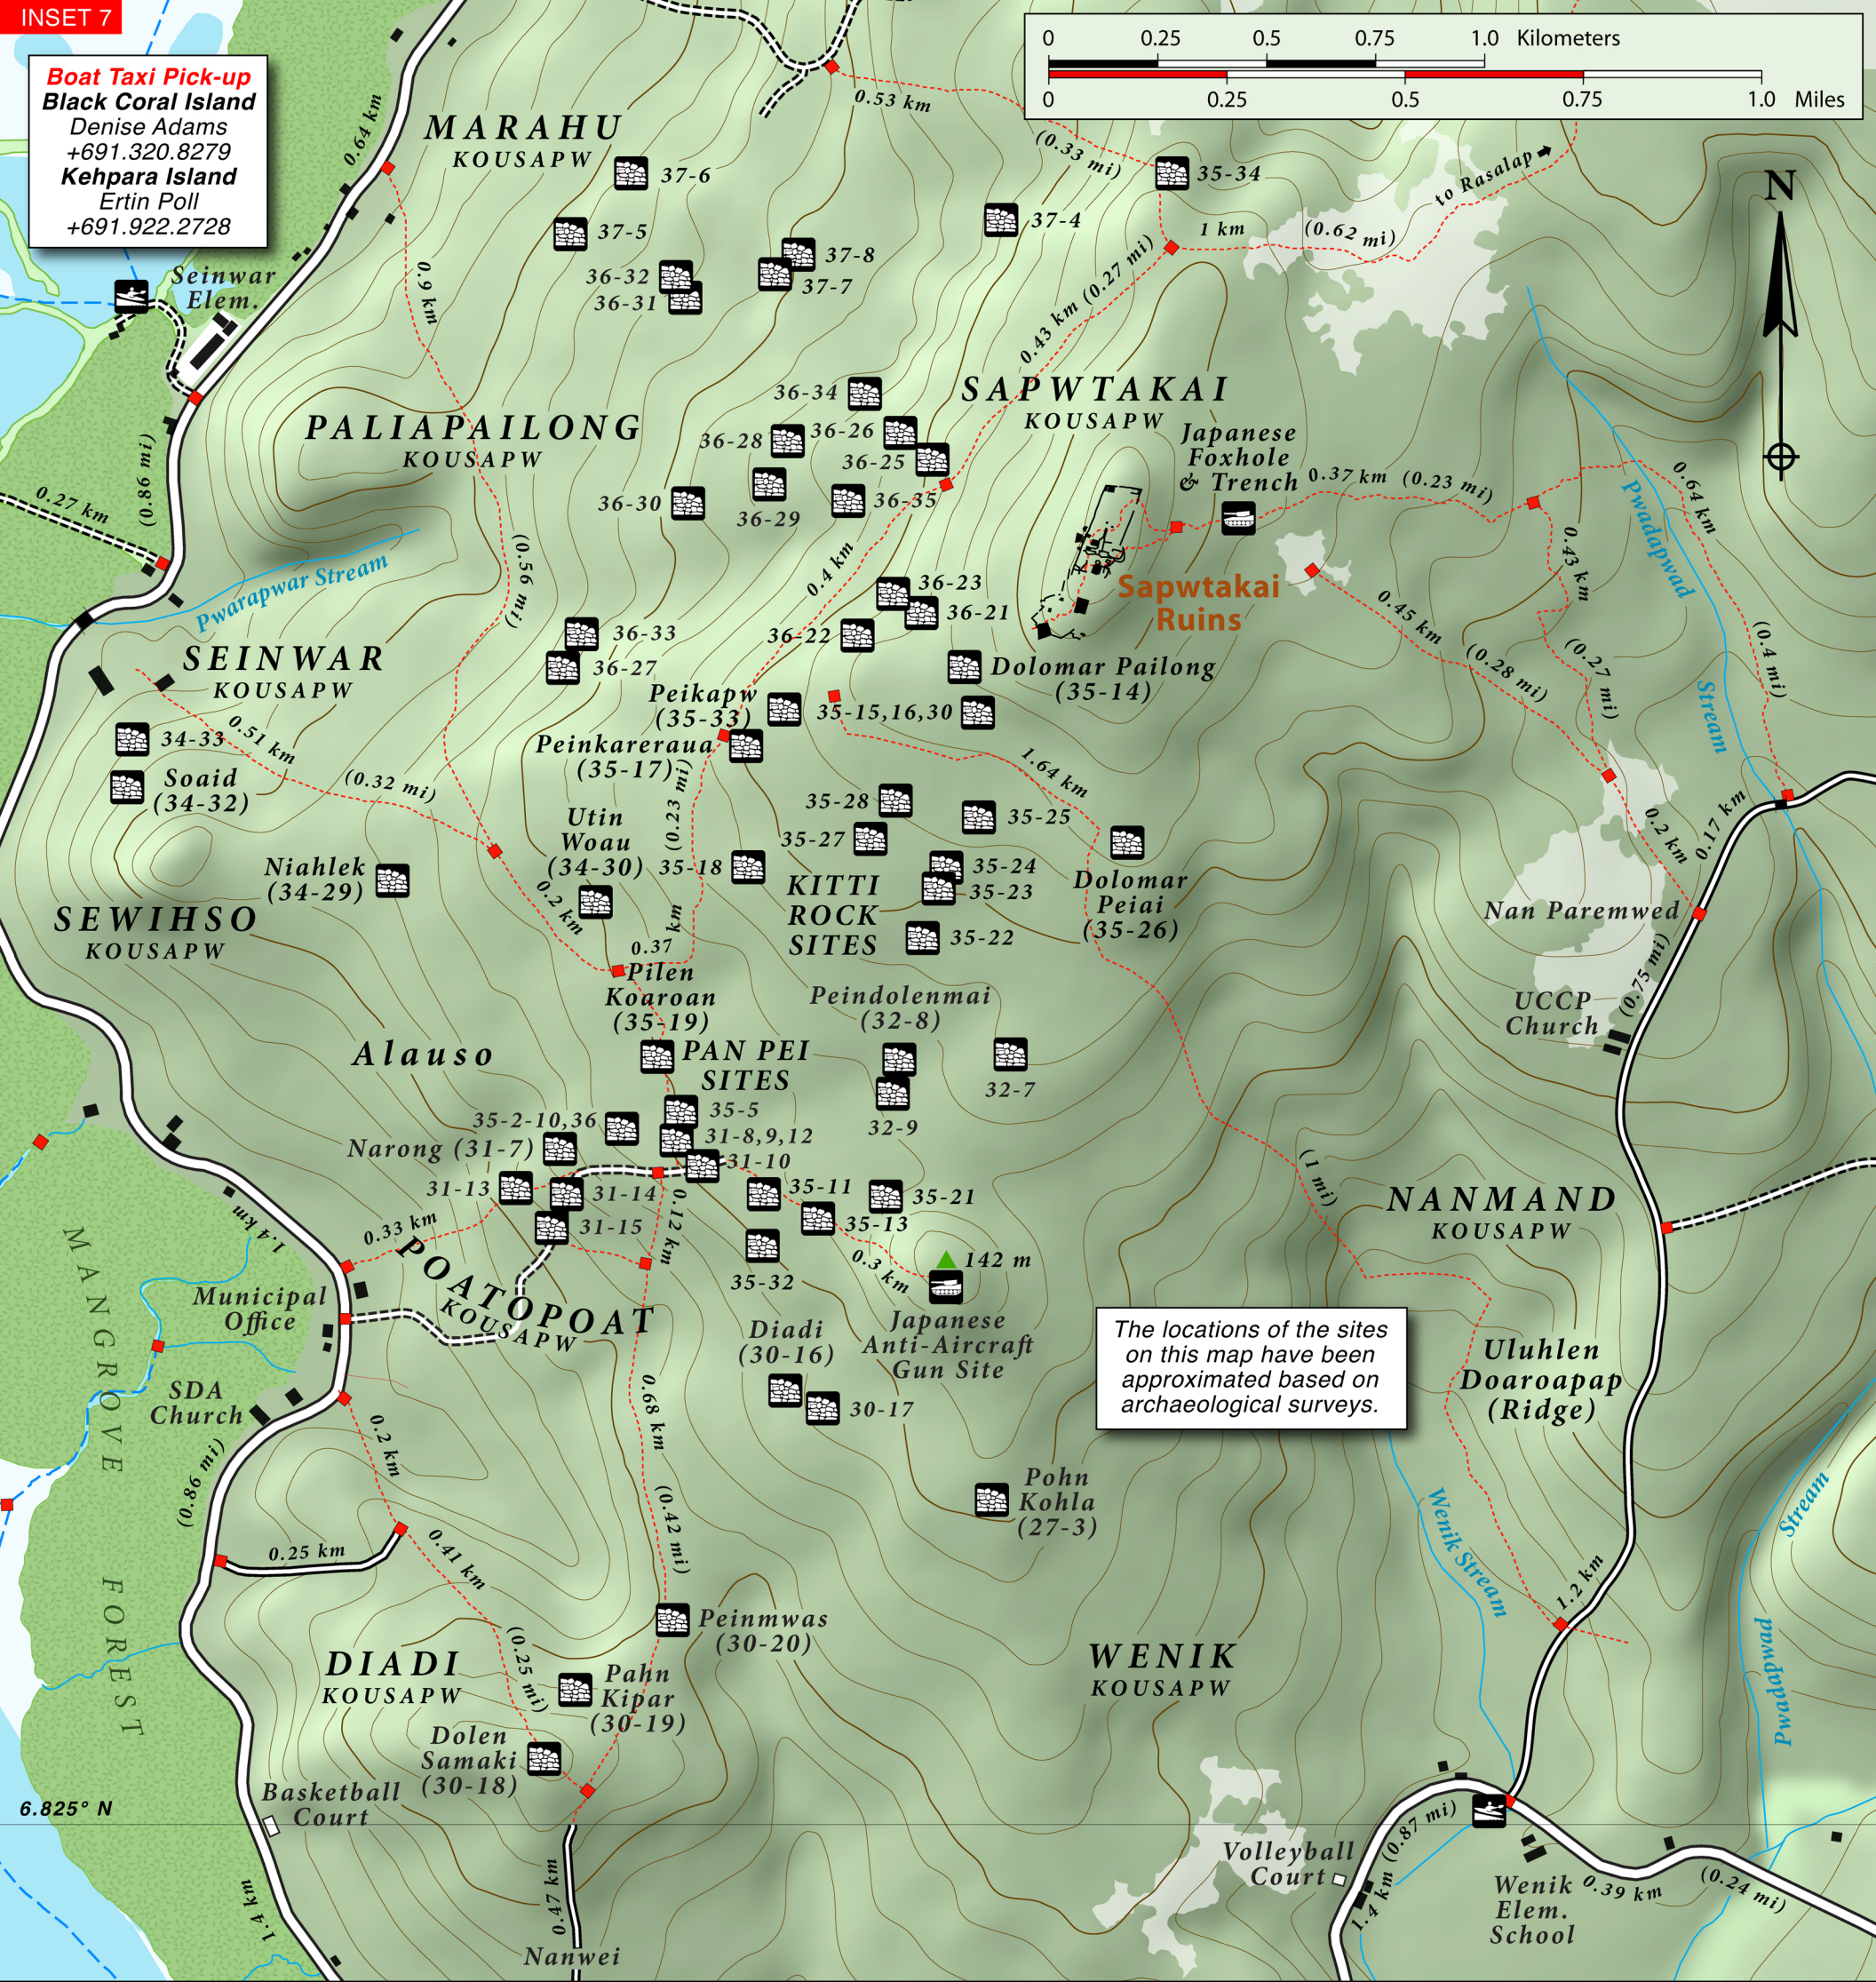

Boat Taxi Pick-up
Black Coral Island
 Denise Adams
 +691.320.8279
Kehpara Island
 Ertin Poll
 +691.922.2728

The locations of the sites on this map have been approximated based on archaeological surveys.